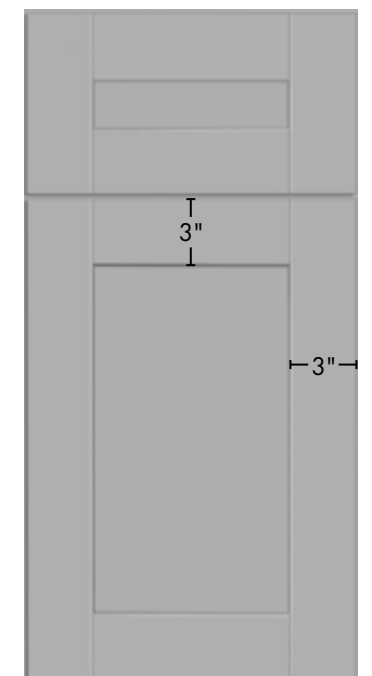

White Item #	Gray Item #	Dimensions W x H x D	Qty
MATCHING TOE KICK				
	MTK8-XVW	MTK8-XVG	96"W x 4.5"H x .25"D	
BASE, WALL AND TALL END PANELS				
Tall Refrigerator End Panel and Skins				
	RP1.584-XVW	RP1.584-XVG	1.5"W x 84"H x 24"D	
	RP384-XVW	RP384-XVG	3"W x 84"H x 24"D	
	TSK96-XVW	TSK96-XVG	23.25"W x 96"H x .13"D	
Dishwasher End Panel				
	BP1.5-XVW	BP1.5-XVG	1.5"W x 34.5"H x 24"D	
	BP3-XVW	BP3-XVG	3"W x 34.5"H x 24"D	
Island Panel				
	ISK4848-XVW	ISK4848-XVG	48"W x 48"H x .13"D	
LIGHT RAIL MOLDING				
	LRV8-XVW	LRV8-XVG	96"W x 2.25"H x .75"D	
CROWN MOLDING				
	CMV8-XVW	CMV8-XVG	96"W x 2.75"H x .75"D	
SCRIBE MOLDING				
	SM8-XVW	SM8-XVG	.75"W x 96"H x .25"D	
BATTEN MOLDING				
	BM8-XVW	BM8-XVG	.75"W x 96"H x .25"D	
FURNITURE BASE MOLDING				
	FBM8-XVW	FBM8-XVG	96"W x 4"H x .75"D	
INSIDE AND OUTSIDE CORNER MOLDING				
	OSC8-XVW	OSC8-XVG	.75"W x 96"H x .75"D	
	QR8-XVW	QR8-XVG	.75"W x 96"H x .75"D	
BRUSHED NICKEL PULL				
	DH45-100-XVW	DH45-100-XVG	7"W x 1"H x .5"D	

Select Your Finish:

☐ **XPRESS VESPER WHITE**

☐ **XPRESS VEILED GRAY**

More Special Order sizes available through Kitchen Design.
Special order ships in 7-10 days.